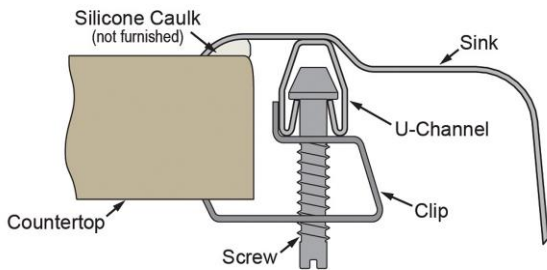

Hole Drilling Configurations:

Installation Profile:

Optional Accessories		
LKWBG1316SS	Elkay Stainless Steel 12-1/2" x 15" x 1" Bottom Grid Spec Sheet (PDF)	
CB1613	Elkay Hardwood 16-3/4" x 13-1/2" x 1" Cutting Board Spec Sheet (PDF)	
CB1713	Elkay Hardwood 13-1/2" x 17" x 1" Cutting Board Spec Sheet (PDF)	
CBS1316	Elkay Hardwood 14-1/2" x 17" x 3/4" Cutting Board Spec Sheet (PDF)	
LK99	Elkay Deluxe 3-1/2" Drain Type 304 Stainless Steel Body Strainer Basket Rubber Seal and Tailpiece Spec Sheet (PDF)	