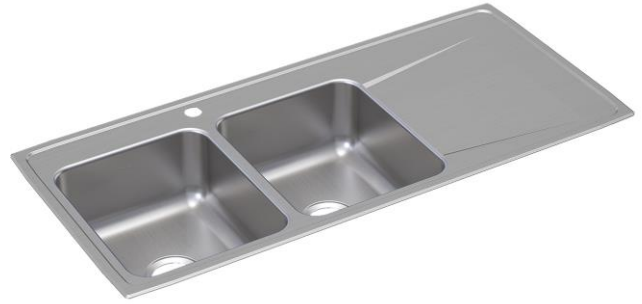

PRODUCT SPECIFICATIONS

Elkay Lustertone™ Classic Stainless Steel 48" x 22" x 7-5/8", Equal Double Bowl Drop-in Sink with Drainboard. Sink is manufactured from 18 gauge 304 Stainless Steel with a Lustrous Satin finish, Center drain placement, and Bottom only pads.

Installation Type:	Drop-in
Material:	304 Stainless Steel
Special Features:	Drainboard
Finish:	Lustrous Satin
Gauge:	18
Sound Deadening:	Bottom only pads
Number of Bowls:	2
Sink Dimensions:	48" x 22" x 7-5/8"
Bowl 1 Dimensions:	13-1/2" x 16" x 7-1/2"
Bowl 2 Dimensions:	13-1/2" x 16" x 7-1/2"
Drain Size:	3-1/2" (89mm)
Drain Location:	Center
Minimum Cabinet Size:	51"
Mounting Hardware:	Part # 64090008 included for countertops up to 3/4" (19mm) thick
Template Included:	No
Cutout Template #:	1000001284

Template is available for download at [elkay.com](#). CAD software will be required to open the template.

Cutout Dimensions for Drop-in Installation:
47-3/8" x 21-3/8" (1203mm x 543mm) with 1-1/2" (38mm) corner radius

Custom Options	
☐ Type 316 Stainless Steel	
Drain Location	
☐ Right Rear	☐ Left Rear
☐ Center	☐ Center Rear
Overflow Location	
☐ Front	☐ Rear
Alternate Punching	
☐ Faucet Model:	☐ Punch Required:
Sink Size	
☐ Bowl Depth:	☐ Drainboard Width: