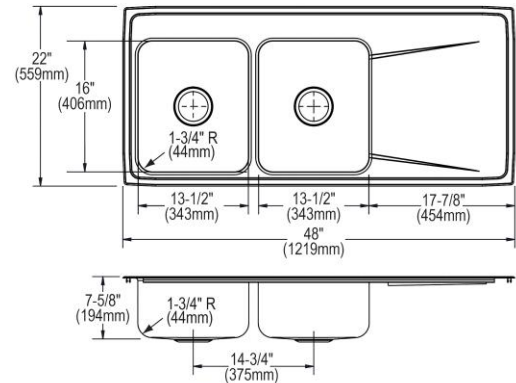

A Century of Tradition and Quality.
For more than 100 years, Elkay has been making innovative products and providing exceptional customer care. We take pride in offering plumbing products that make life easier, inspire change and leave the world a better place.

Product Compliance: ASME A112.19.3/CSA B45.4
Buy American Act

Sinks are listed by IAPMO® as meeting the applicable requirements of the Uniform Plumbing Code®, International Plumbing Code®, and National Plumbing Code of Canada.

[Clean and Care Manual (PDF)](#)
[Installation Instructions (PDF) - 100005236](#)
[Warranty (PDF)](#)

Similar models are available with: drainboard on the opposite side