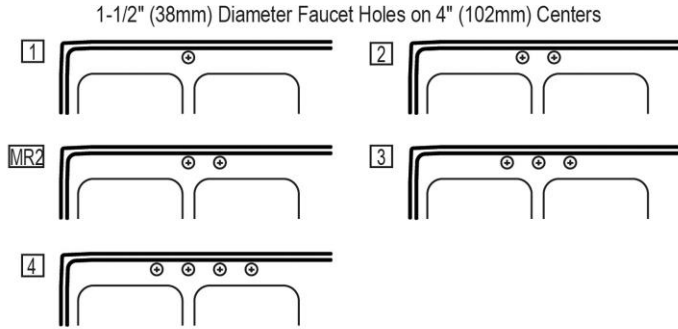

Installation Type:	Drop-in
Material:	304 Stainless Steel
Special Features:	Drainboard
Finish:	Lustrous Satin
Gauge:	18
Sound Deadening:	Bottom only pads
Number of Bowls:	2
Sink Dimensions:	48" x 22" x 7-5/8"
Bowl 1 Dimensions:	13-1/2" x 16" x 7-1/2"
Bowl 2 Dimensions:	13-1/2" x 16" x 7-1/2"
Drain Size:	3-1/2" (89mm)
Drain Location:	Center
Minimum Cabinet Size:	51"
Mounting Hardware:	Part # 64090008 included for countertops up to 3/4" (19mm) thick
Template Included:	No
Cutout Template #:	1000001284

Template is available for download at [elkay.com](#). CAD software will be required to open the template.

Cutout Dimensions for Drop-in Installation:
47-3/8" x 21-3/8" (1203mm x 543mm) with 1-1/2" (38mm) corner radius

Hole Drilling Configurations:

Installation Profile:

Optional Accessories		
LKWBG1316SS	Elkay Stainless Steel 12-1/2" x 15" x 1" Bottom Grid Spec Sheet (PDF)	
CB1613	Elkay Hardwood 16-3/4" x 13-1/2" x 1" Cutting Board Spec Sheet (PDF)	
CB1713	Elkay Hardwood 13-1/2" x 17" x 1" Cutting Board Spec Sheet (PDF)	
CBS1316	Elkay Hardwood 14-1/2" x 17" x 3/4" Cutting Board Spec Sheet (PDF)	
LK99	Elkay Deluxe 3-1/2" Drain Type 304 Stainless Steel Body Strainer Basket Rubber Seal and Tailpiece Spec Sheet (PDF)	